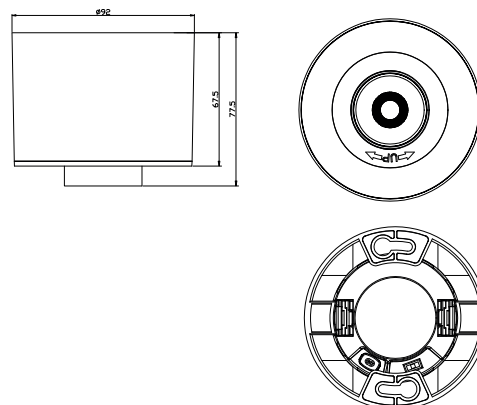

PRO	CRI ≥ 80	
IP20		42°
220-240V 50/60Hz		15,000h L70

Model:	Torch Out
Format:	Round
Location:	Interior
Wattage:	6W
Materials:	Aluminium
Led Color:	3000K / 4200K / 6500K
Product Dimension:	D92*115mm
IP Code:	20
Fixation:	Surface
CRI :	80
Lumen Output:	400
Frequency:	50/60 Hz
Beam Angle:	42°

CCT [switch](#)

DIMENSION DRAW

**INDOOR**